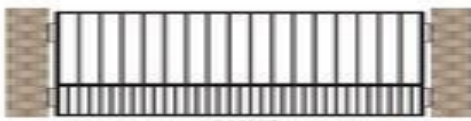

CITY GATES FENCE DESIGNS

"All Gates may look alike! Only a CITY-GATE is built to last"

ANNE

ARCHIE

ATHERTON

BUNDY

CAMERON

CARLTON

COASTER

COLONIAL SCOOP

COLONIAL VERTICAL SLAT

DAINTREE

HI-LO PICKET

HORIZONTAL SLAT

HORIZONTAL SLAT DOUBLE SWING

INGLEWOOD