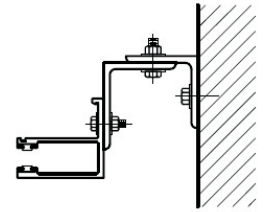

GUIDES DETAILS

Face-of-Wall Mounted

Masonry/Drywall Jamb

Steel Jamb

Between Jamb Mounted

GRILLE CURTAIN

TORINO

SIENA