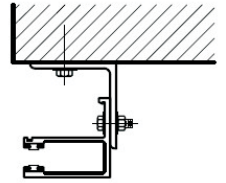

GUIDES DETAILS

Face-of-Wall Mounted

Masonry/Drywall Jamb

Steel Jamb

Between Jamb Mounted

GRILLE CURTAIN

TORINO

SIENA