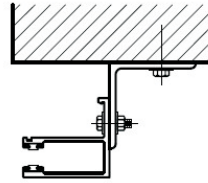

GUIDES DETAILS

Face-of-Wall Mounted

Masonry/Drywall Jamb

Steel Jamb

Between Jamb Mounted

GRILLE CURTAIN

TORINO

SIENA